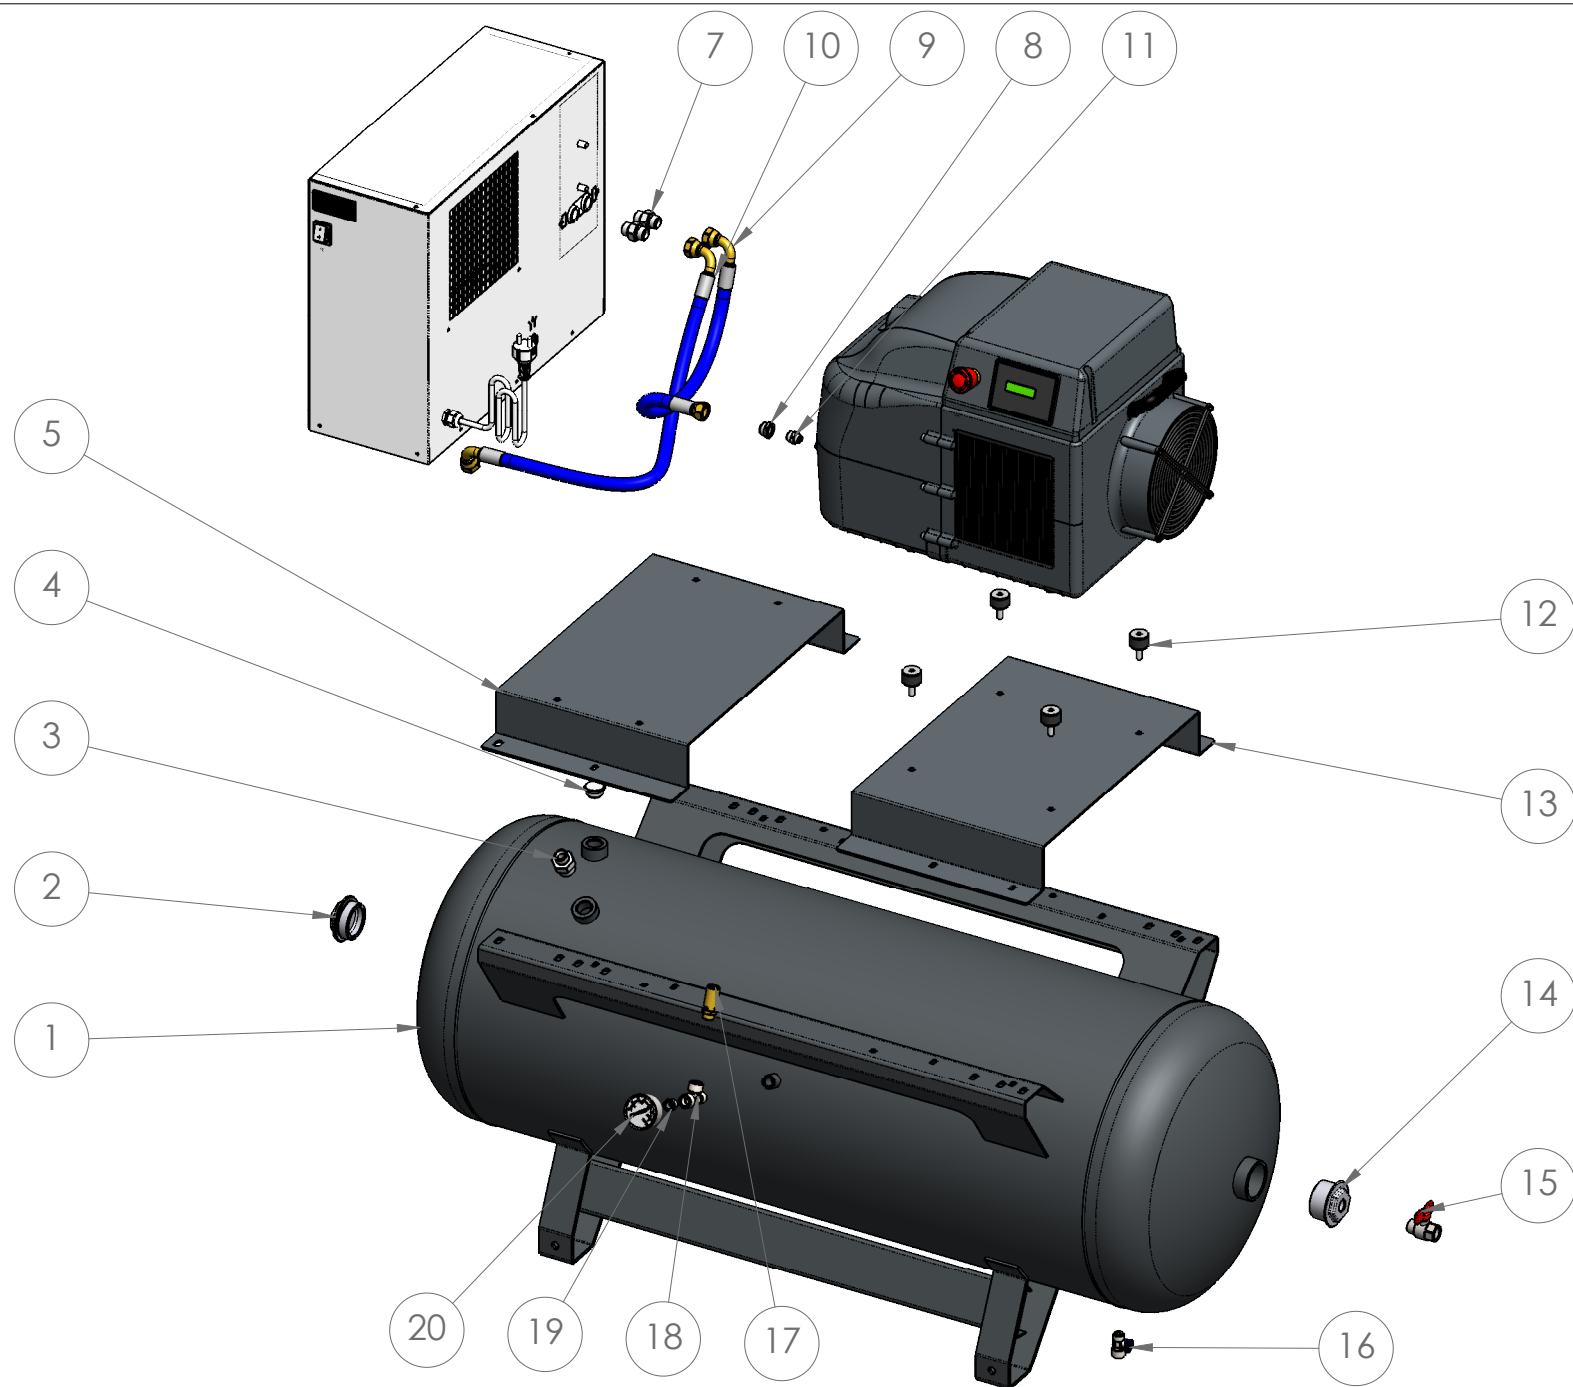

TIPO TYPE Ricambi versione serbatoio 270L + E <i>Air tank version 270L + E spare parts</i>	CODICE CODE KV 3-5	DATA DATE 11/2024	REVISIONE REVISION 02