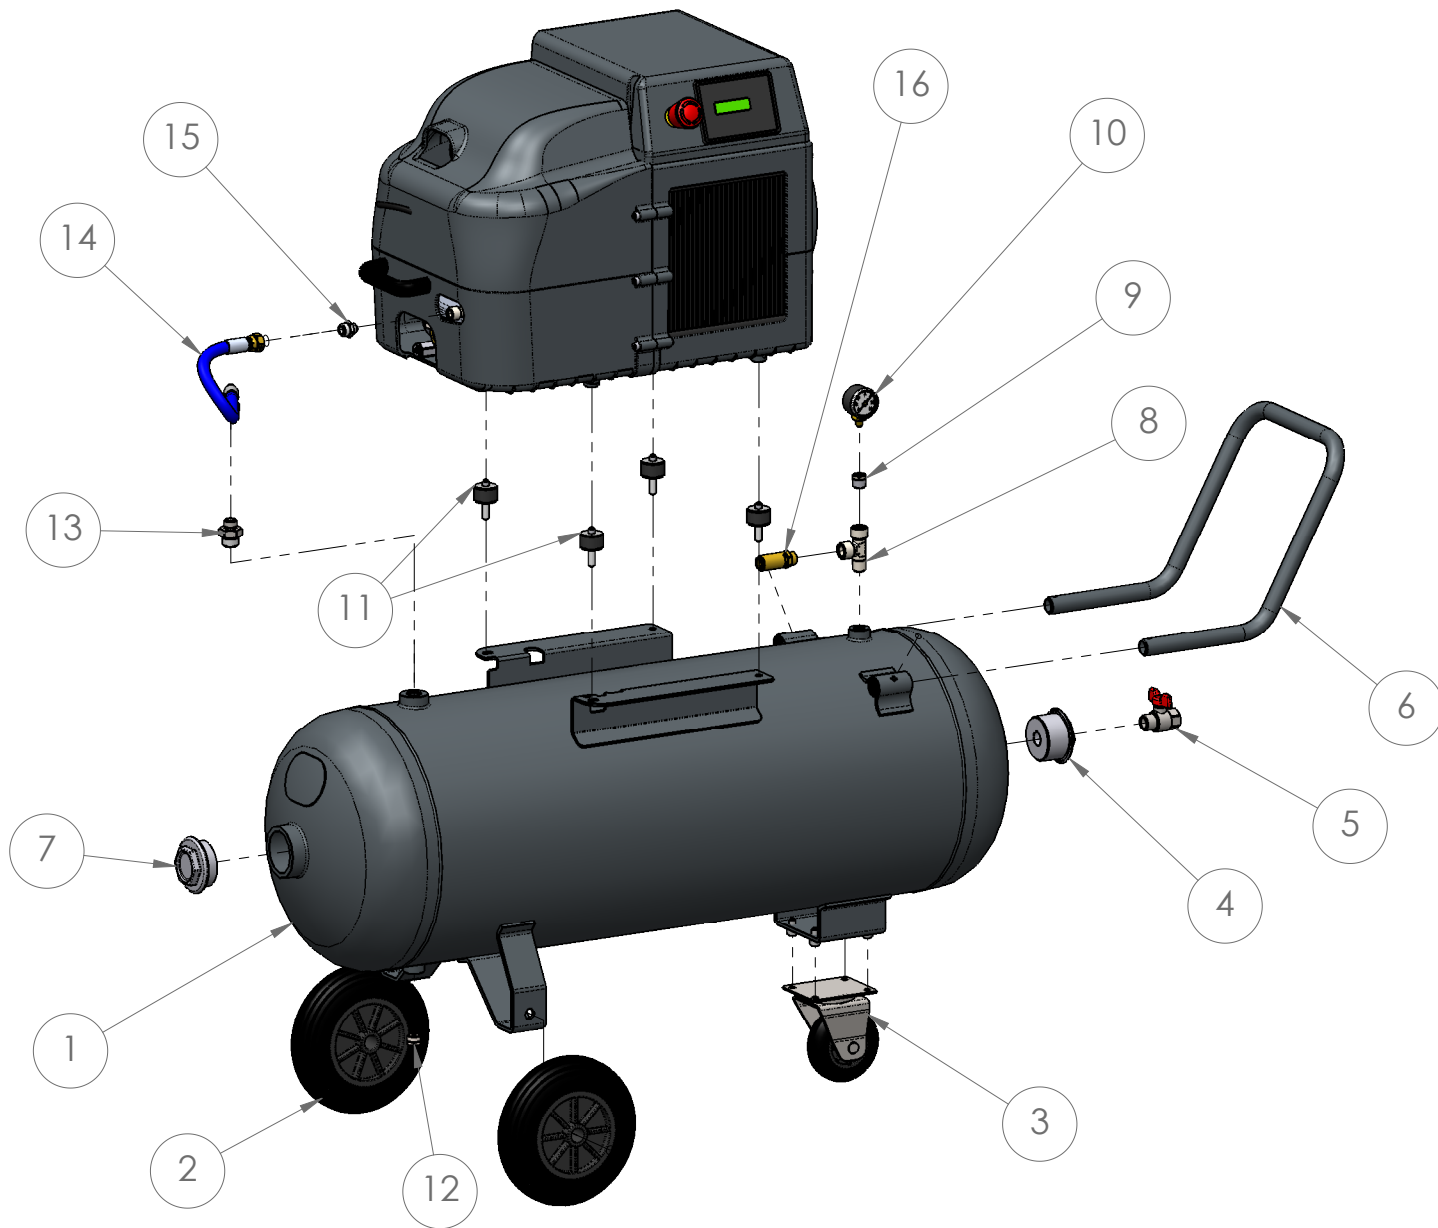

TIPO TYPE	Ricambi versione serbatoio 90L <i>Air tank version 90L spare parts</i>	CODICE CODE	KV 3-5	DATA DATE	11/2024	REVISIONE REVISION	02