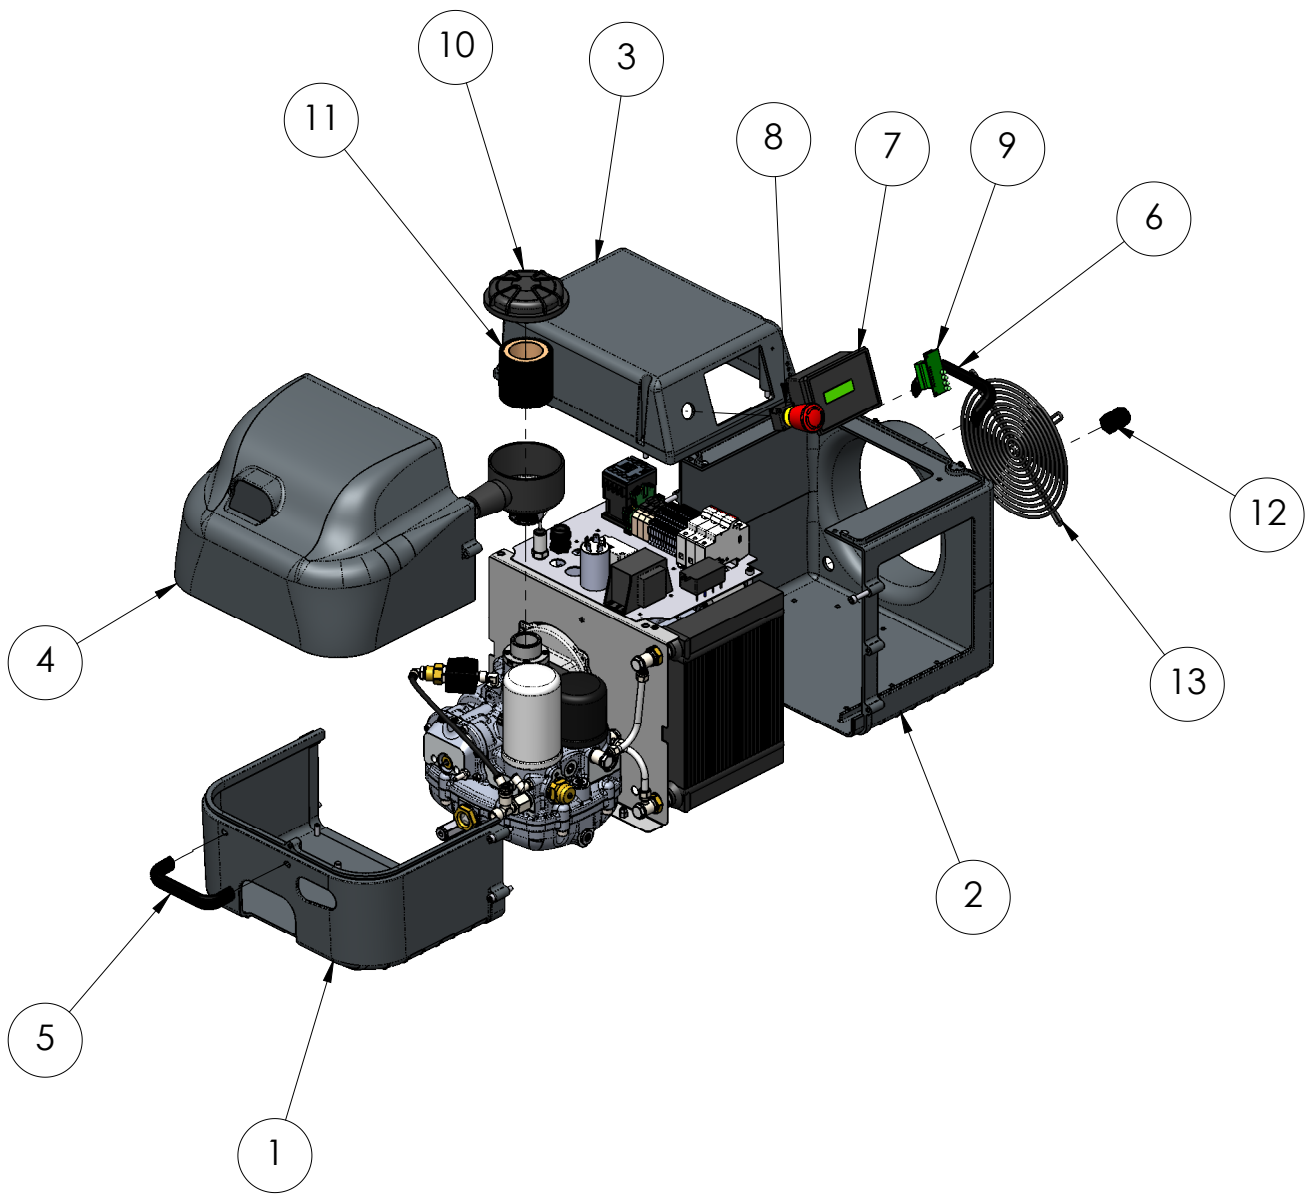

TIPO
TYPE

Ricambi esterni
External spare parts

CODICE
CODE **KV 3-5**

DATA
DATE **11/2024**

REVISIONE
REVISION **02**

N°	Codice Code	Q.tà Q.ty	Descrizione	Description	(*) Rec.
1	RA01Z6030	1	GUSCIO INFERIORE COPMACK SMART	COMPACK SP. V2 LOWER SHELL	
2	RA01Z6033	1	GUSCIO DESTRO COMPACK SMART	COMPACK SP. V2 RIGHT SHELL	
3	RA01Z6031	1	GUSCIO SCATOLA ELETTRICA COMPACK SMART	COMPACK SP. V2 ELECTRIC BOX SHELL	
4	RA01Z6032	1	GUSCIO SUPERIORE COMPACK SMART	COMPACK SP. V2 SUPERIOR SHELL	
5	RF06R7547	1	MANIGLIA	HANDLE	
6	RF06R7553	1	MANIGLIA INCLINATA	INCLINED HANDLE	
7	RC03U2033	1	CONTROLLORE ELETTRONICO Ktronic 8	ELECTRONIC CONTROLLER Ktronic 8	
8	RC03U1027	1	PULSANTE DI EMERGENZA	EMERGENCY BUTTON	
9	RC03U1724	1	SCHEDA LED ALLARMI KTRONIC 8	KTRONIC 8 ALARM LED BOARD	
10	RG07Q0125	1	FILTRO DI ASPIRAZIONE COMPLETO	COMPLETE INLET FILTER	
11	RG07Q0120	1	CARTUCCIA FILTRO ASPIRAZIONE	INLET FILTER CARTRIDGE	1
12	RC03U1077	1	PRESSACAPO M20X1.5	GLAND M20X1.5	
13	RE05S4025	1	GRIGLIA	GRID	

(*) Ricambi consigliati
Recommended spare parts

TIPO TYPE	Ricambi esterni External spare parts	CODICE CODE KV 3-5	DATA DATE 11/2024	REVISIONE REVISION 02