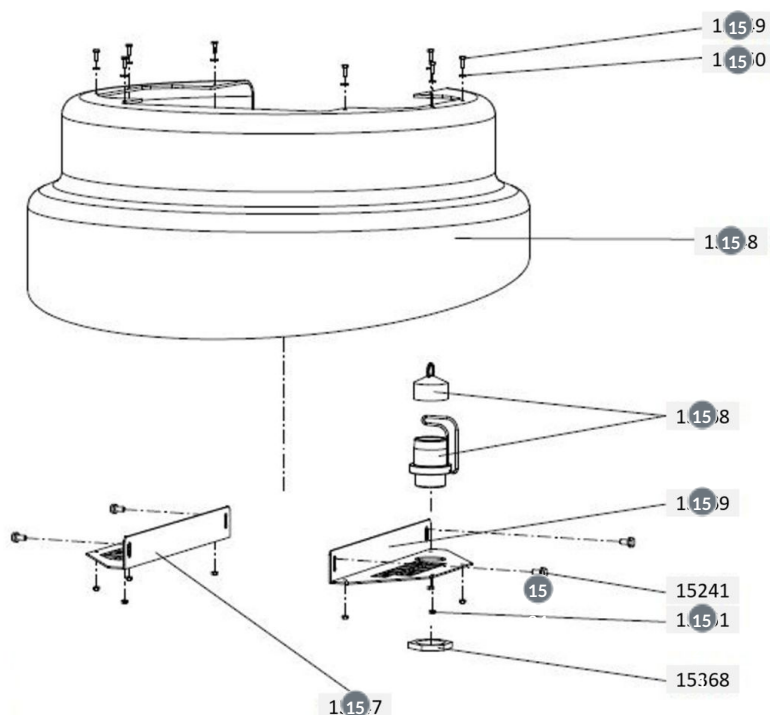

Collomix XM 2-650 | Dwangmenger 1,1kW 230V 65L

Collomix XM 2-650 | Dwangmenger 1,1kW 230V 65L – p.10

XM2-650 230V EU | Cover

#	Code	Description	Price
15241	50067	Self locking screw M6x12 0.90	—
15247	60363	Carrier for protective cover 29.81	—
15248	60364	Protective hood 155.05	—
15249	50942	DIN 933 hex screw M4x14 0.90	—
15250	51003	DIN 9021 washer D4,3 0.90	—
15251	50835	DIN 985 self-locking hex nut M4 0.90	—
15368	71045	Vacuum cleaner connection 48.70	—
15369	60507	Carrier for protective cover 31.50	—